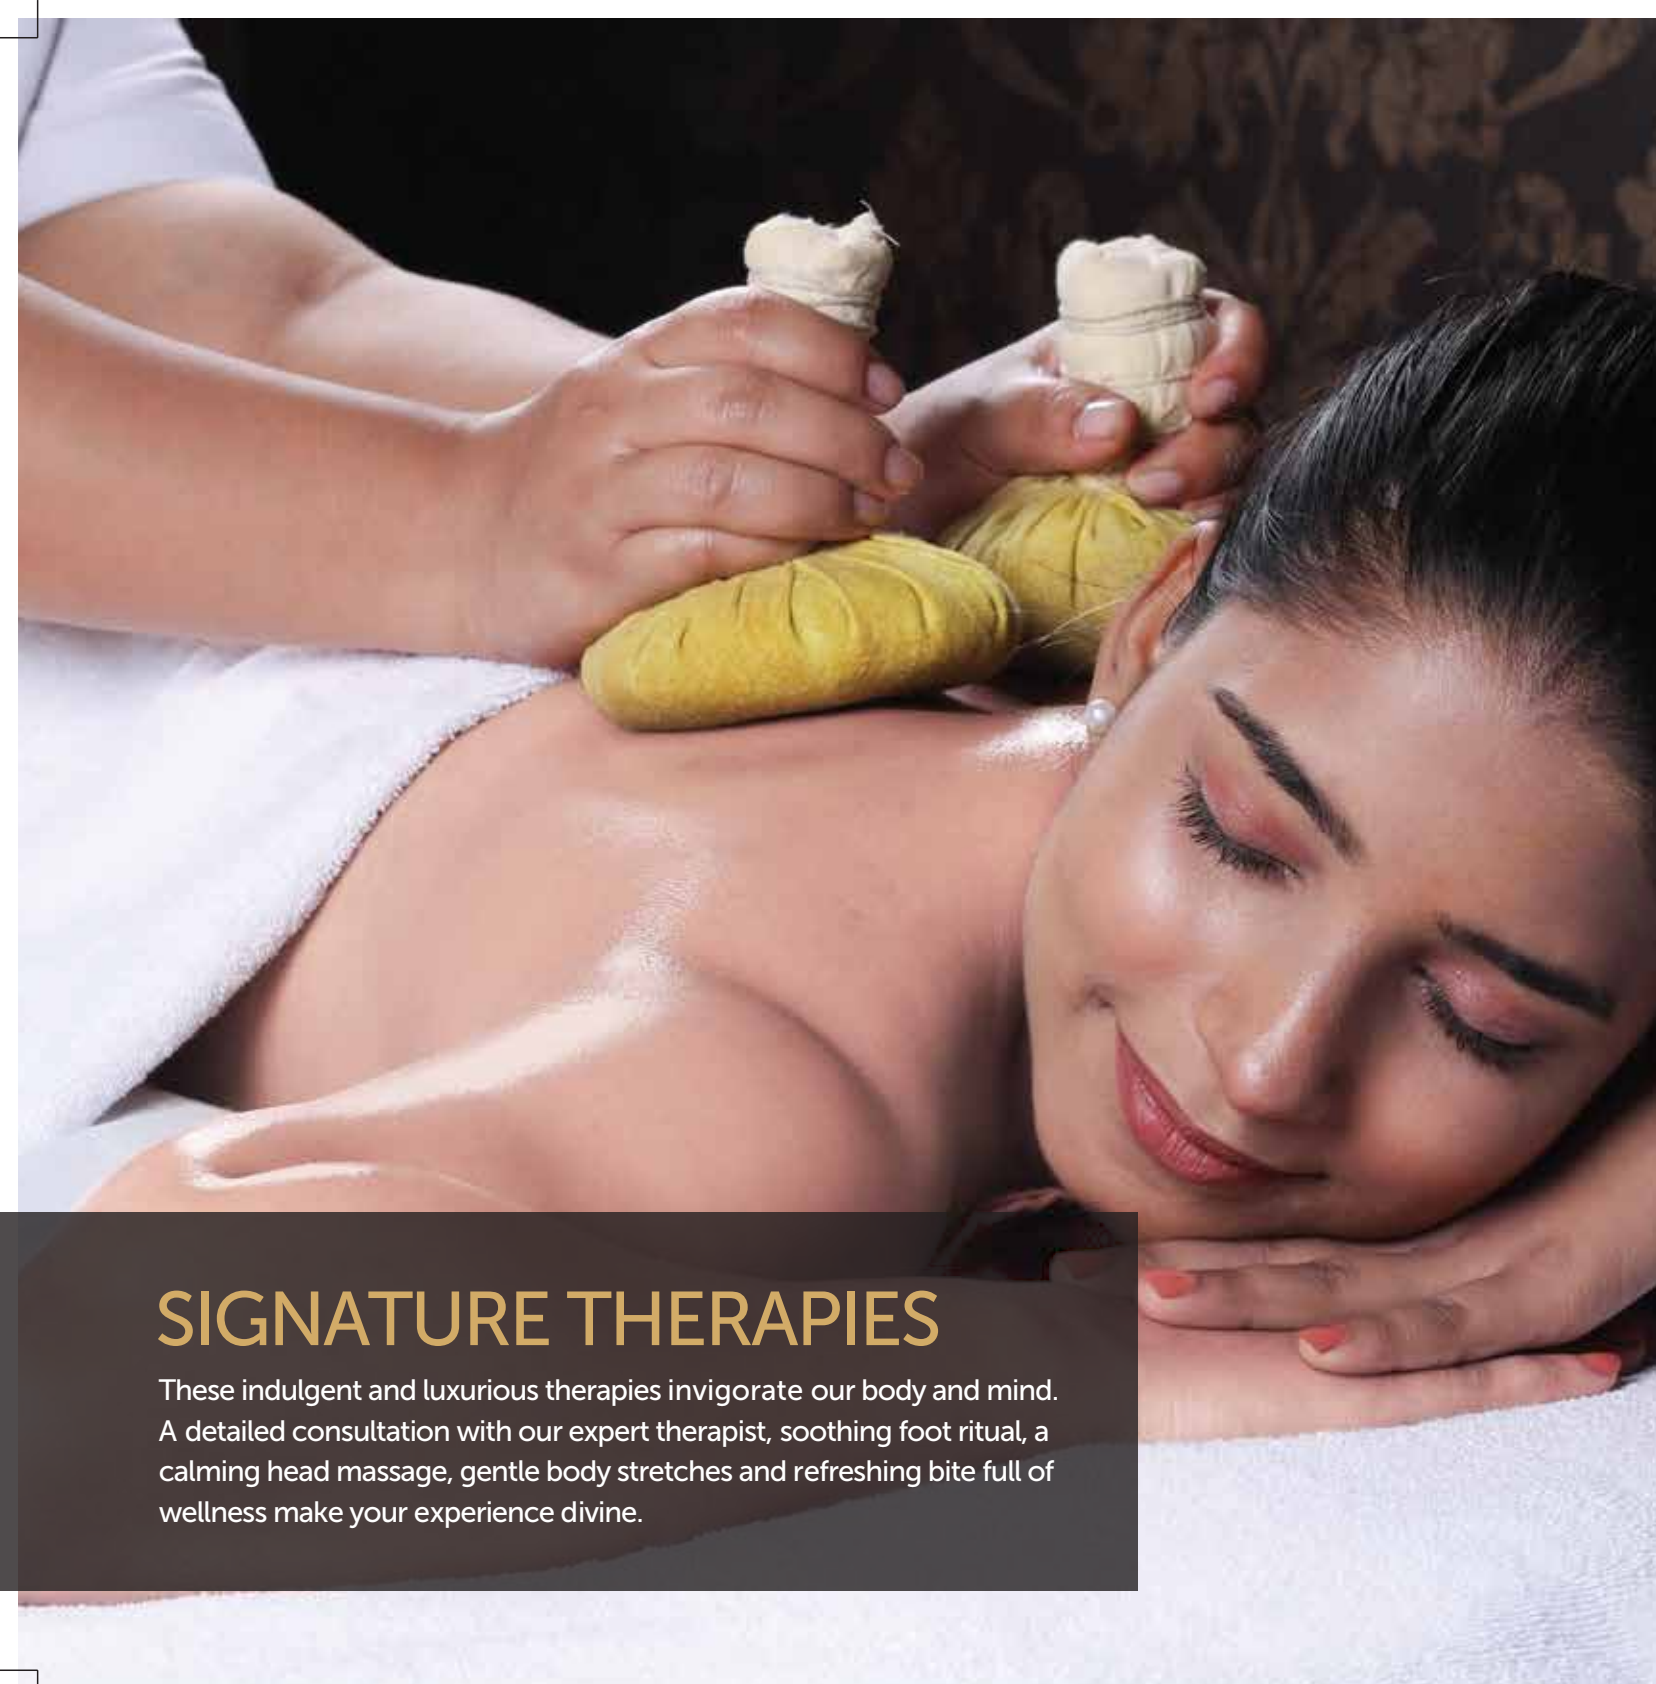

SIGNATURE THERAPIES

These indulgent and luxurious therapies invigorate our body and mind. A detailed consultation with our expert therapist, soothing foot ritual, a calming head massage, gentle body stretches and refreshing bite full of wellness make your experience divine.

DELLA SIGNATURE BLISS (Couple Spa Therapy)

This blissful experience is a divine combination of the best massage techniques blended together to de-stress and soothe all your senses. This involves Thai massage stretching, Acupressure points and Releasing muscle tension by using deep pressure and firm strokes.

90 Mins – ₹ 12000
60 Mins – ₹ 10000

ROYAL INDULGENCE

A perfect choice for those looking for complete pampering. This indulging session begins with a soothing massage of your choice, followed by a body scrub to cleanse and remove the dead skin. Followed by facial according to your skin type Hair wash / Blow dry / Pedicure / Manicure.

210 Mins – ₹ 15000

DELLA 20 FINGER MASSAGE THERAPY

This body Massage is performed by two therapists using simultaneous and synchronized movements to relax and provide a unique experience, which is energizing and improves blood circulation.

60 Mins – ₹ 8000
90 Mins – ₹ 10000

BAMBOO MASSAGE THERAPY

Known for its healing properties, this massage works at all levels to balance, calm and energizes the body physically, mentally and spiritually. Bamboo massage is also used as a powerful preventive therapy against modern-day stress and to aid relief from many physical and emotional problems.

60 Mins – ₹ 6000
90 Mins – ₹ 8000

THAI POULTICE MASSAGE

A technique that involves special poultices made of herbs and spices that are wrapped in muslin or cotton and steam-heated. This allows the natural essential oils and aromas of the herbs and spices to be released. The poultices provide relaxation to the skin and muscles and helps in harmonizing the body's energy flow.

75 Mins – ₹ 6500

Choose any one from our signature oil blends:

- **INDIAN ROSE**
  Calming Light Massage Oil
- **BITTER ORANGE & CINNAMON**
  Energising Light Massage Oil
- **STRESS RELIEVING BLEND**
  Frankincense, Bergamot, Rosewood, Lavender & Sandalwood
- **PEPPERMINT & BASIL**
  Revitalizing Light Massage Oil
- **NIGHT JASMINE(PARIJAT)**
  Enchanting Light Massage Oil
- **YLANG YLANG**
  Light Massage Oil
- **LAVENDER & ROSEMARY**
  Fragrant Massage Oil
- **HAZELNUT & VANILLA**
  Light Massage Oil

* T & C Apply.
* Taxes as Applicable.
* Prior Appointment Necessary.