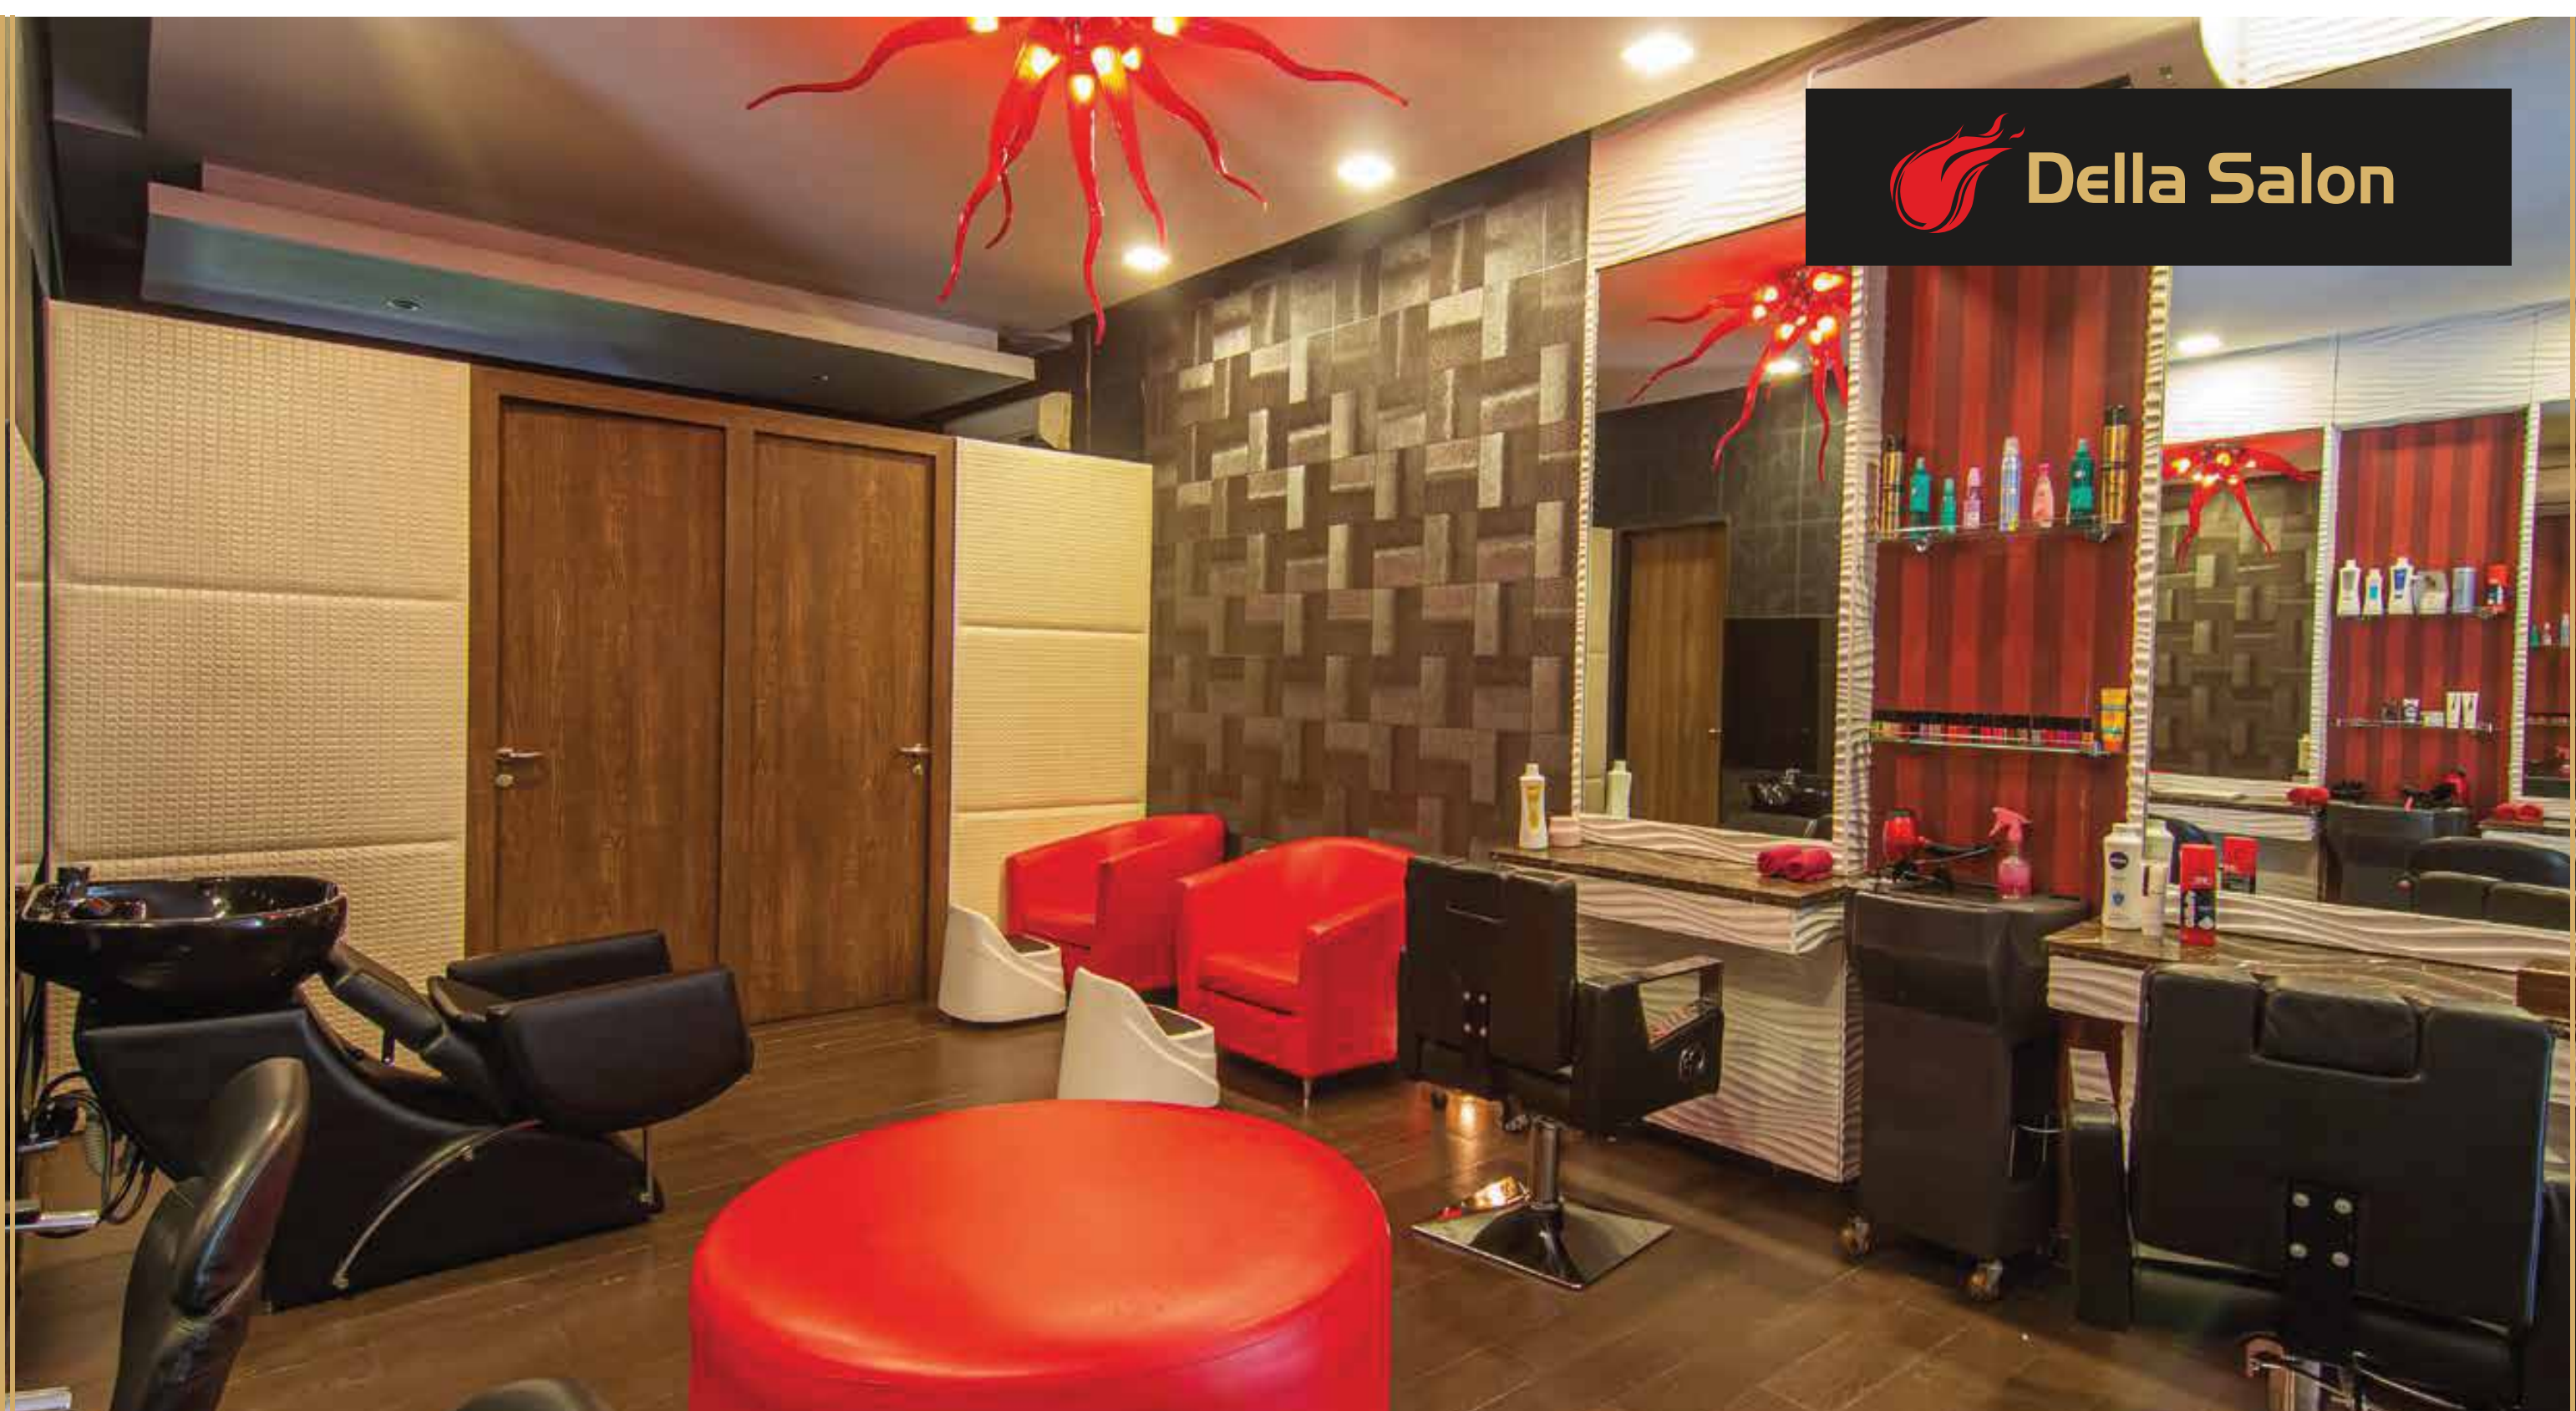

Della Salon