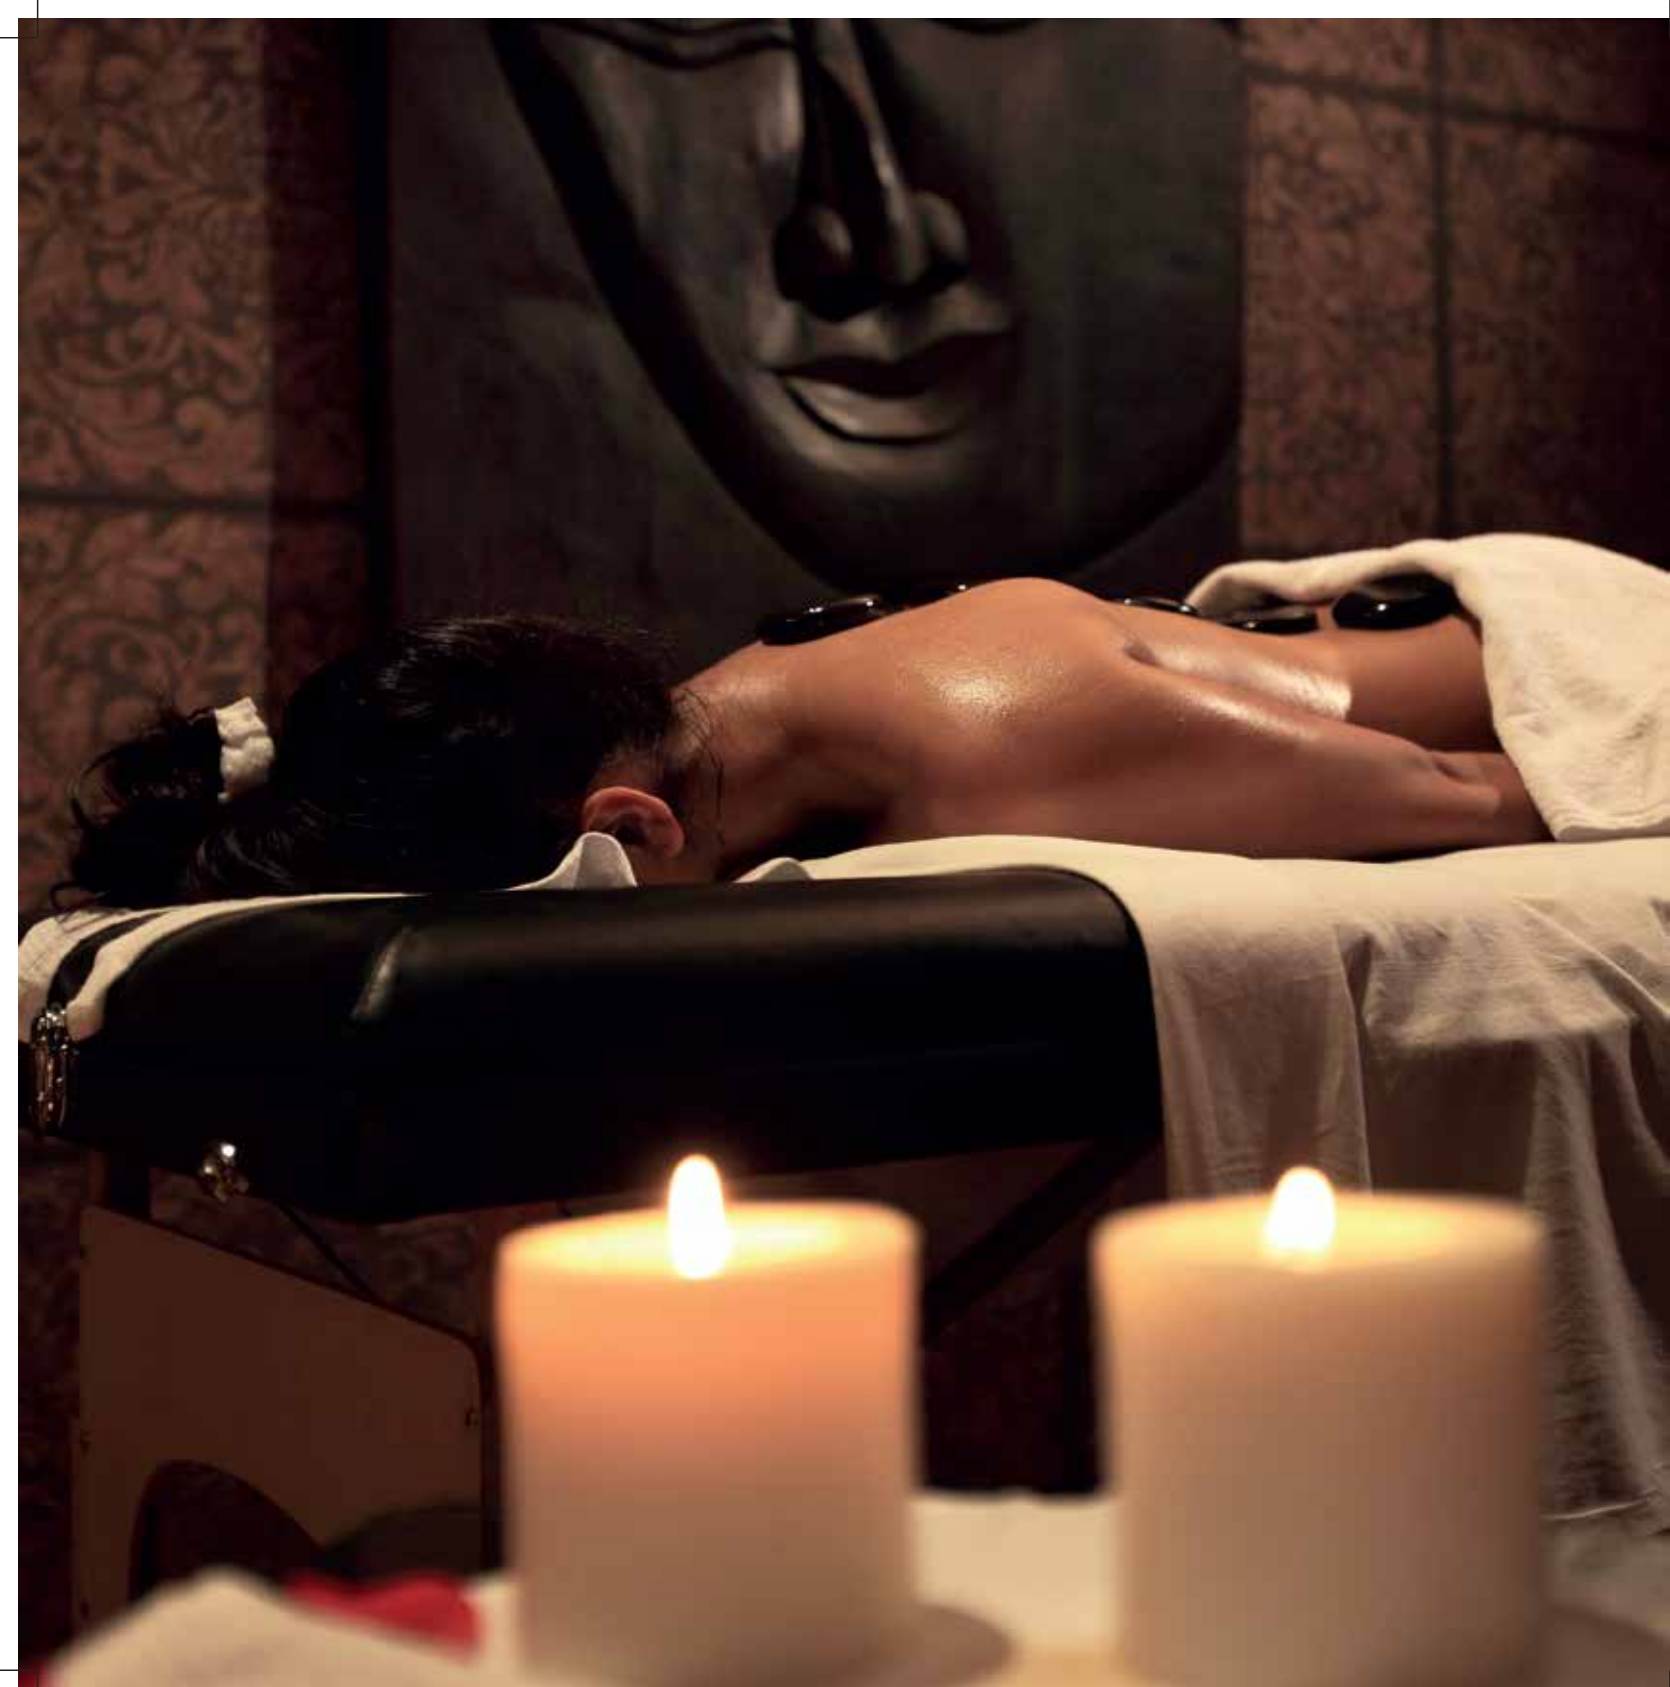

HOT STONE THERAPY

This therapy involves the use of smooth heated stones in combination with a rejuvenating massage. It helps to relax muscles, destress, release toxins and recharge your energy levels.

90 Mins – ₹ 7500

ENERGISING THAI THERAPY

Developed by Buddhist monks in Thailand as a healing technique 2,500 years ago. Thai massage is an awakening experience combining assisted yoga postures, rhythmic compressions on targeted pressure points and stretching movements.

60 Mins – ₹ 5000

90 Mins – ₹ 6500

EAR WAX CANDLE THERAPY

This therapy helps in removing and discarding all impurities from within the ears and helps relieving head aches, hearing problems and stress.

15 Mins – ₹ 1500

EXPRESS THERAPIES

FOOT PAMPER

Pamper your feet with our ancient oriental method of massage, in which pressure is applied at points of the foot that correlates to individual parts of the body. This technique drains away stress and tension and restores a natural flow of energy in the body

30 Mins – ₹ 2500

45 Mins – ₹ 3000

DE-STRESS BACK MASSAGE

A calm & relax the body with a soothing massage & feel energized.

30 Mins – ₹ 2500

45 Mins – ₹ 3000

CROWN THERAPY

A calming yet energizing scalp massage focusing upon vital energy points with distressing head and neck. If time is of the essence, this compact treatment will help to reduce tension, increase circulation and boost feelings of well-being.

30 Mins – ₹ 2500

45 Mins – ₹ 3000

* T & C Apply.
* Taxes as Applicable.
* Prior Appointment Necessary.