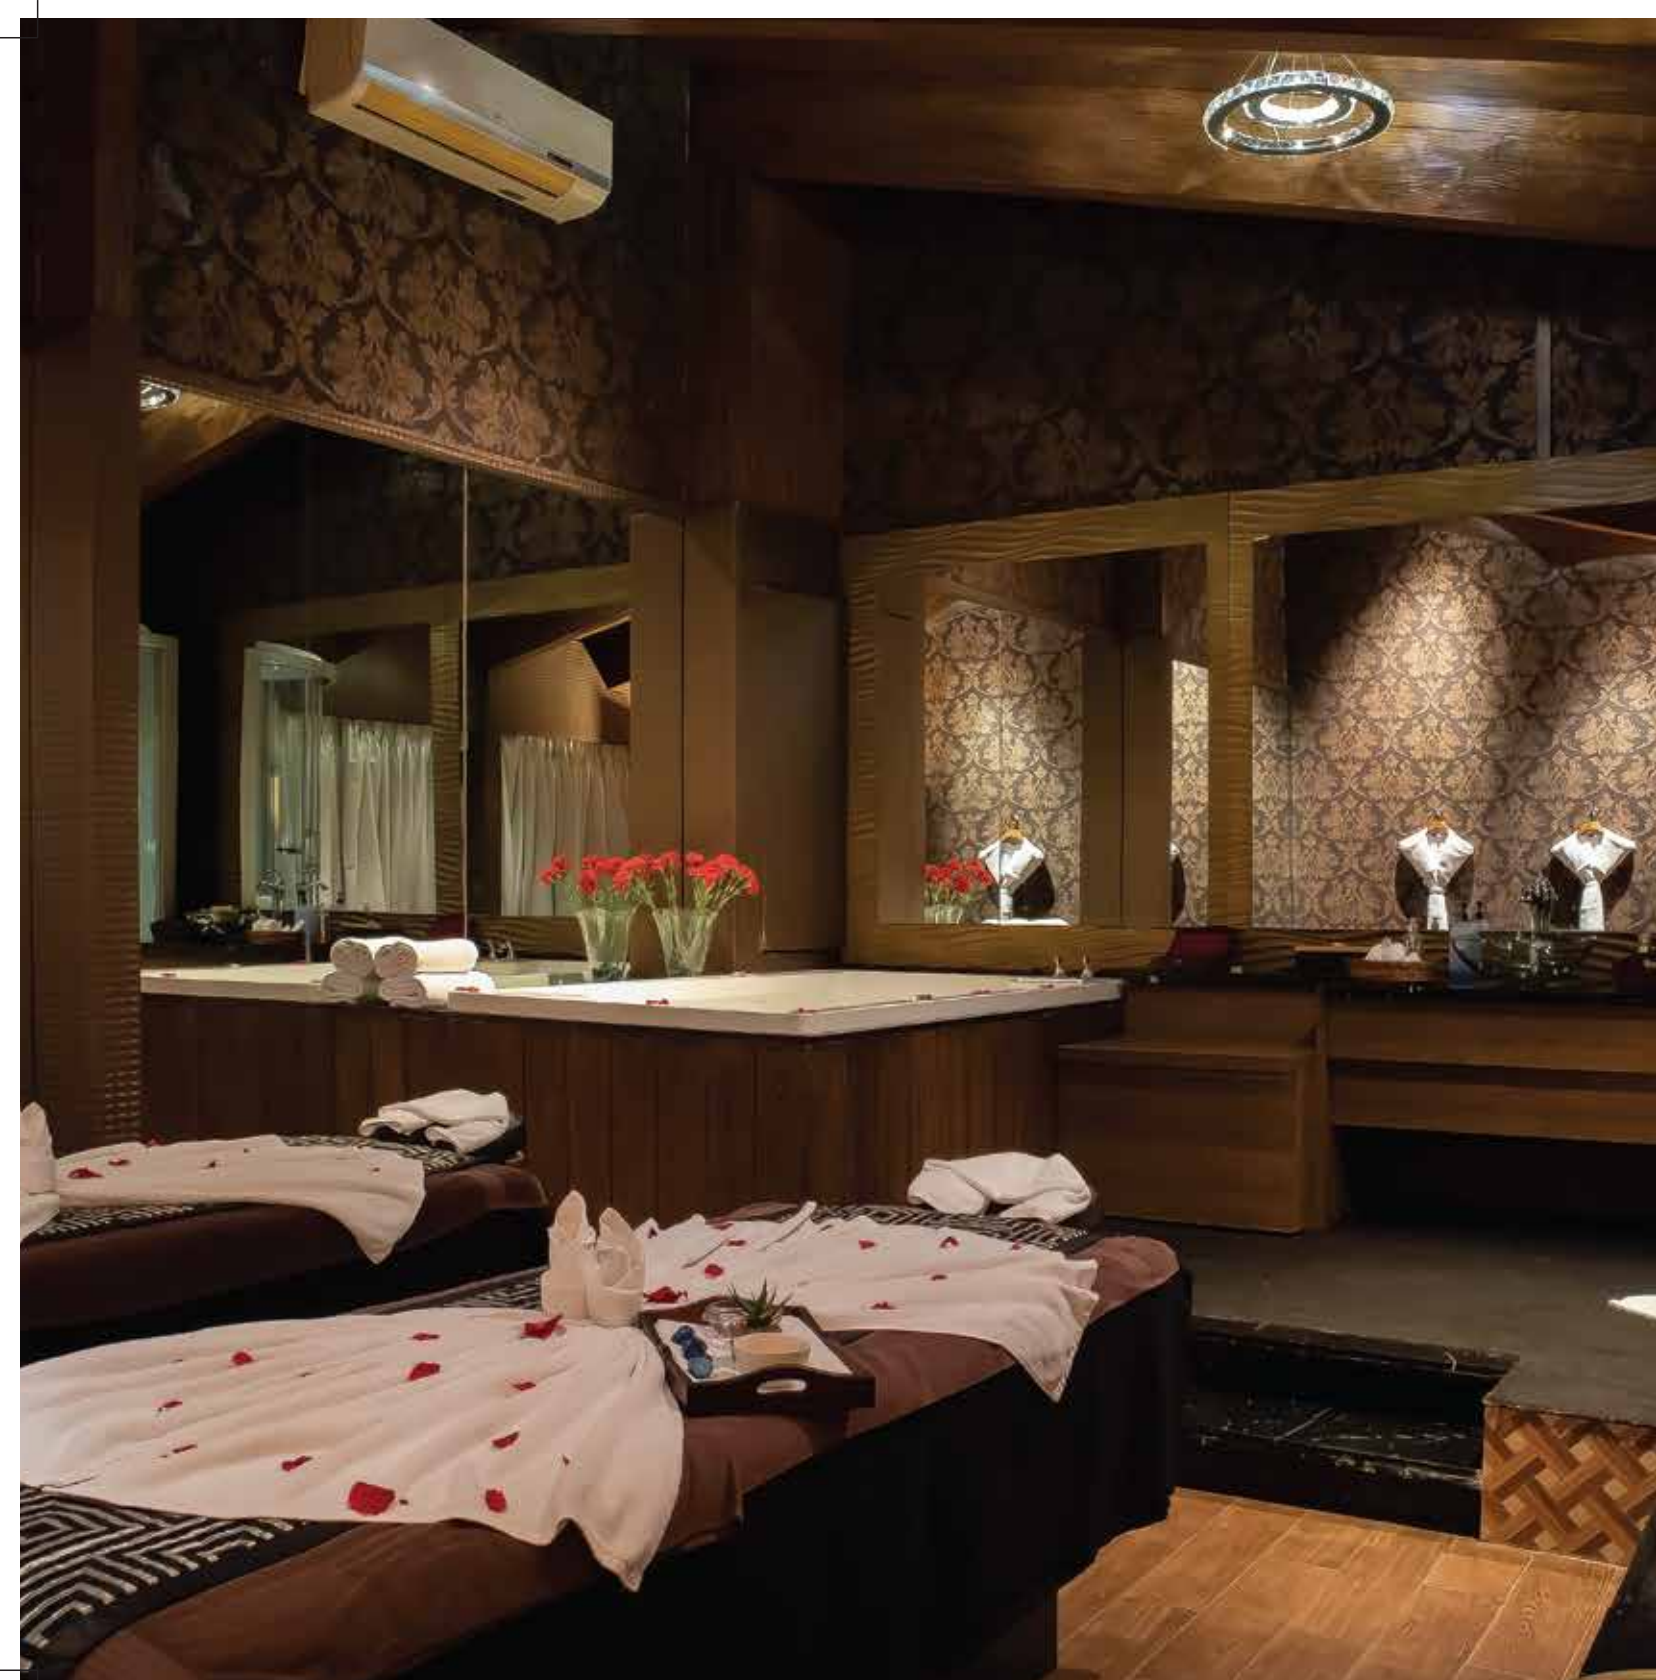

SPA INFORMATION

SPA TIMINGS

The Spa is open 24x7.

RESERVATIONS

We highly recommend you to make an appointment by dialling our extension 339 or contact +9197301 77300 to avoid inconvenience. We encourage you to arrive 15 minutes prior to your appointment to settle into the spa environment, change, relax and enjoy the spa facilities. Should you arrive late for your scheduled appointment, we will certainly try and accommodate you. (Subject to availability) Your treatment time may be shorthand or rescheduled, in consultation with you, to avoid any inconvenience to the next guest appointment.

VALUABLES

While we endeavour to look after your belongings, we do not accept any liability for your belongings.

SPECIAL CONSIDERATION

We do not advise any massage treatment if you have a medical condition. Please refrain from treatment if you have high blood pressure, skin condition, heart ailments, allergies, thyroid problems, diabetes or have undergone any surgery recently. Della Resorts and its employees will not be held accountable or liable in case of any Health related incidence.

SPA ETTIQUETTE

To preserve the tranquil environment of the spa, we request you to kindly switch off your mobile phones or switch them to silent mode.

The Spa is an alcohol, food and smoke-free zone.

Guests under the influence of alcohol will not be allowed in the Spa.

The Spa management has the discretion to ask a guest to leave the premises, in case of non-adherence to any of the above.

CANCELLATION POLICY

A 50% Cancellation charge will be incurred for any treatment not cancelled at least 3 hours prior to the appointment time.

No Show will incur a 100% charge.

Late arrival will shorten your treatment.