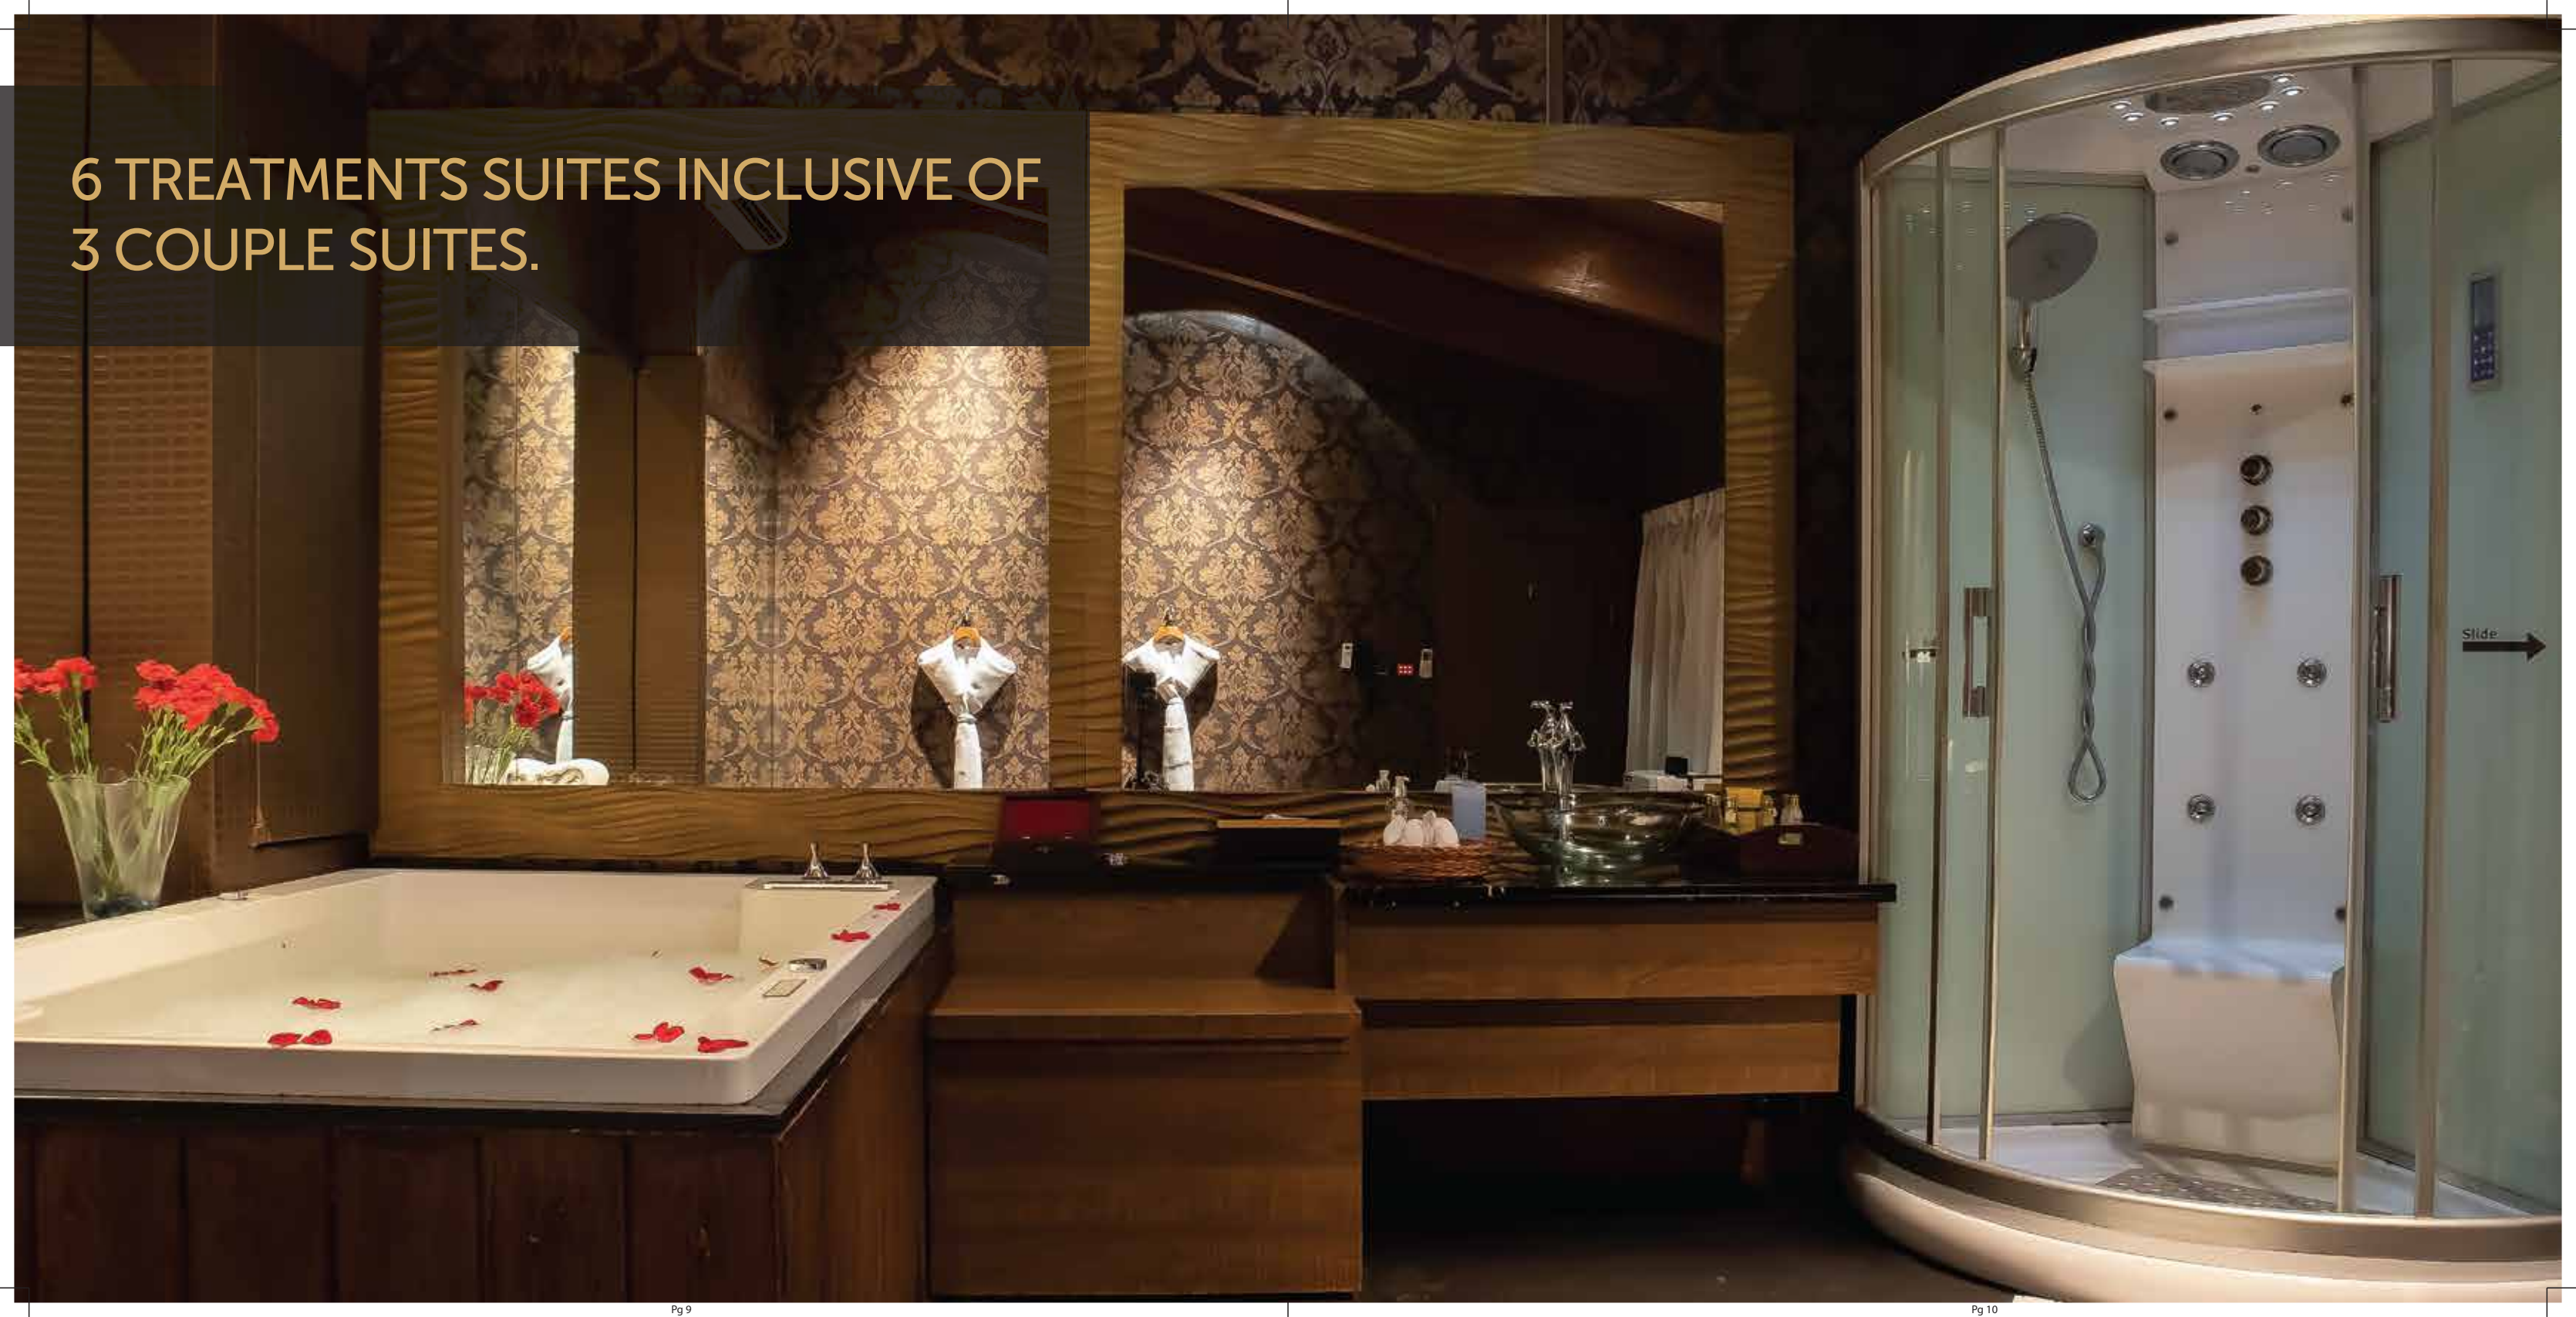

6 TREATMENTS SUITES INCLUSIVE OF
3 COUPLE SUITES.